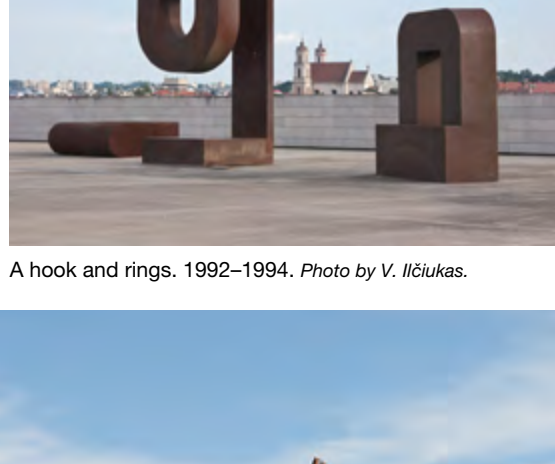

A hook and rings, 1992–1994. Photo by V. Ičiukas.