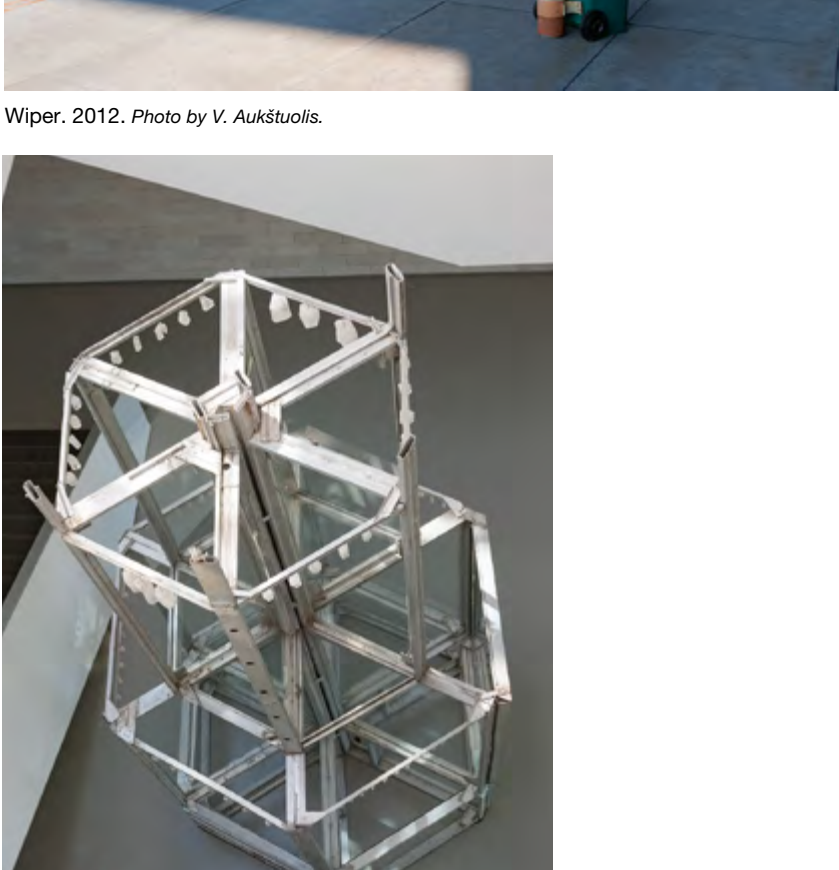

Photo by V. Aukštuolis.